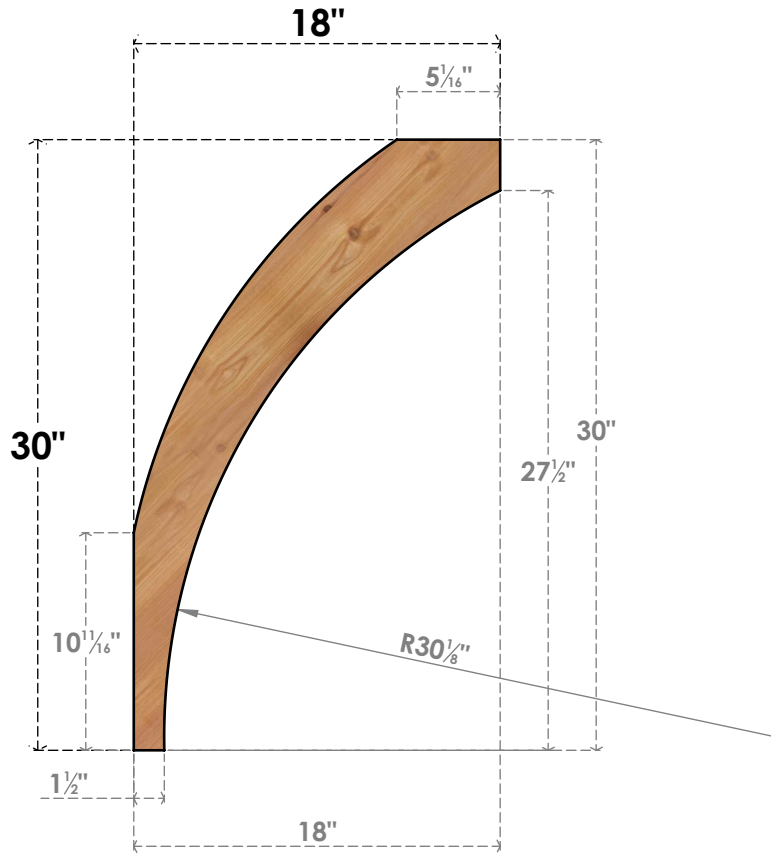

BRC06X18X30THR00SWR

5 1/2"W X 18"D X 30"H THORTON SMOOTH BRACE, WESTERN RED CEDAR

SIDE

FRONT

EKENA MILLWORK
 2300 WEST MAIN ST.
 CLARKSVILLE, TX 75426
 TOLL FREE: 866-607-0453
 WWW.EKENAMILLWORK.COM

NOTES

1. INSTALLATION TO BE COMPLETED IN ACCORDANCE WITH MANUFACTURER'S SPECIFICATIONS.
2. DRAWING MAY NOT BE TO SCALE
3. THIS DRAWING IS INTENDED FOR DESIGN AND PLANNING PURPOSES ONLY.
4. ALL INFORMATION CONTAINED HEREIN WAS CURRENT AT THE TIME OF DEVELOPMENT BUT MUST BE REVIEWED AND APPROVED BY THE PRODUCT MANUFACTURER TO BE CONSIDERED ACCURATE.
5. PRODUCTS ARE NOT KILN DRIED. THIS ITEM IS UNIQUE AND WILL CONTAIN THE NATURAL VARIATIONS THAT THE WOOD SPECIES OFFERS. THIS MAY RESULT IN VARIATIONS UP TO 1/4"