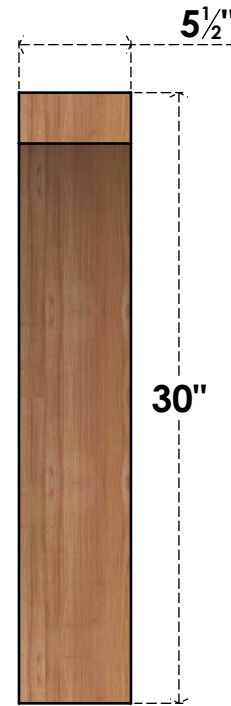

BRC06X18X30THR00SWR

5 1/2"W X 18"D X 30"H THORTON SMOOTH BRACE, WESTERN RED CEDAR

SIDE

FRONT

EKENA MILLWORK
 2300 WEST MAIN ST.
 CLARKSVILLE, TX 75426
 TOLL FREE: 866-607-0453
 WWW.EKENAMILLWORK.COM

NOTES

1. INSTALLATION TO BE COMPLETED IN ACCORDANCE WITH MANUFACTURER'S SPECIFICATIONS.
2. DRAWING MAY NOT BE TO SCALE
3. THIS DRAWING IS INTENDED FOR DESIGN AND PLANNING PURPOSES ONLY.
4. ALL INFORMATION CONTAINED HEREIN WAS CURRENT AT THE TIME OF DEVELOPMENT BUT MUST BE REVIEWED AND APPROVED BY THE PRODUCT MANUFACTURER TO BE CONSIDERED ACCURATE.
5. PRODUCTS ARE NOT KILN DRIED. THIS ITEM IS UNIQUE AND WILL CONTAIN THE NATURAL VARIATIONS THAT THE WOOD SPECIES OFFERS. THIS MAY RESULT IN VARIATIONS UP TO 1/4"